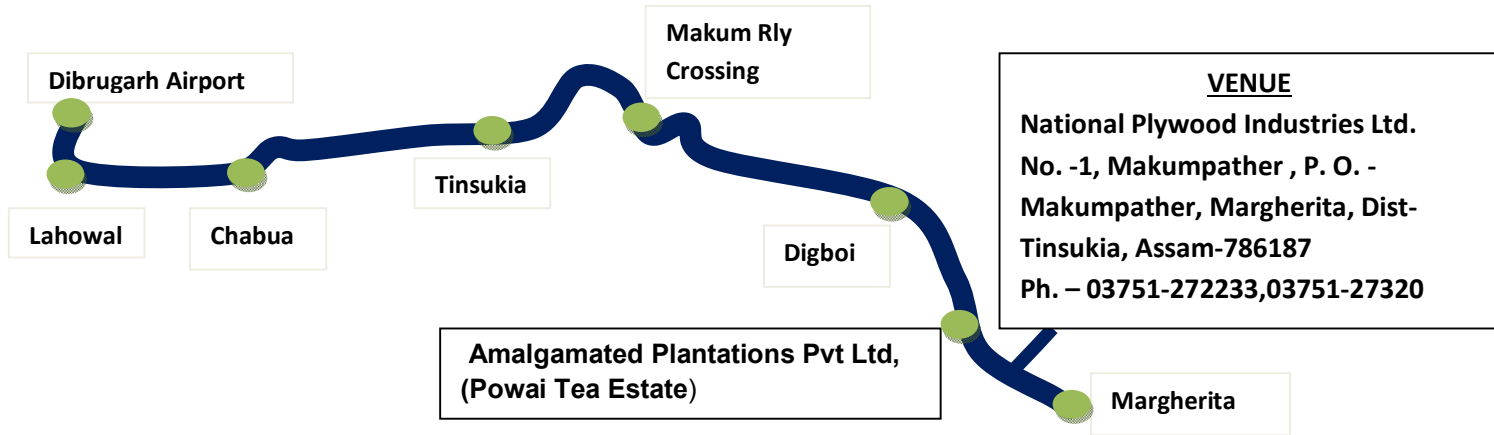

## Route Map to the Venue of the Meeting

Drive Distance from Dibrugarh Airport to Venue : 93 KM, Duration: 2 hours 30 mins.

Route : Lahowal to Makum Rly. Crossing - NH 37 & from Makum Rly. Crossing to Venue - NH 38